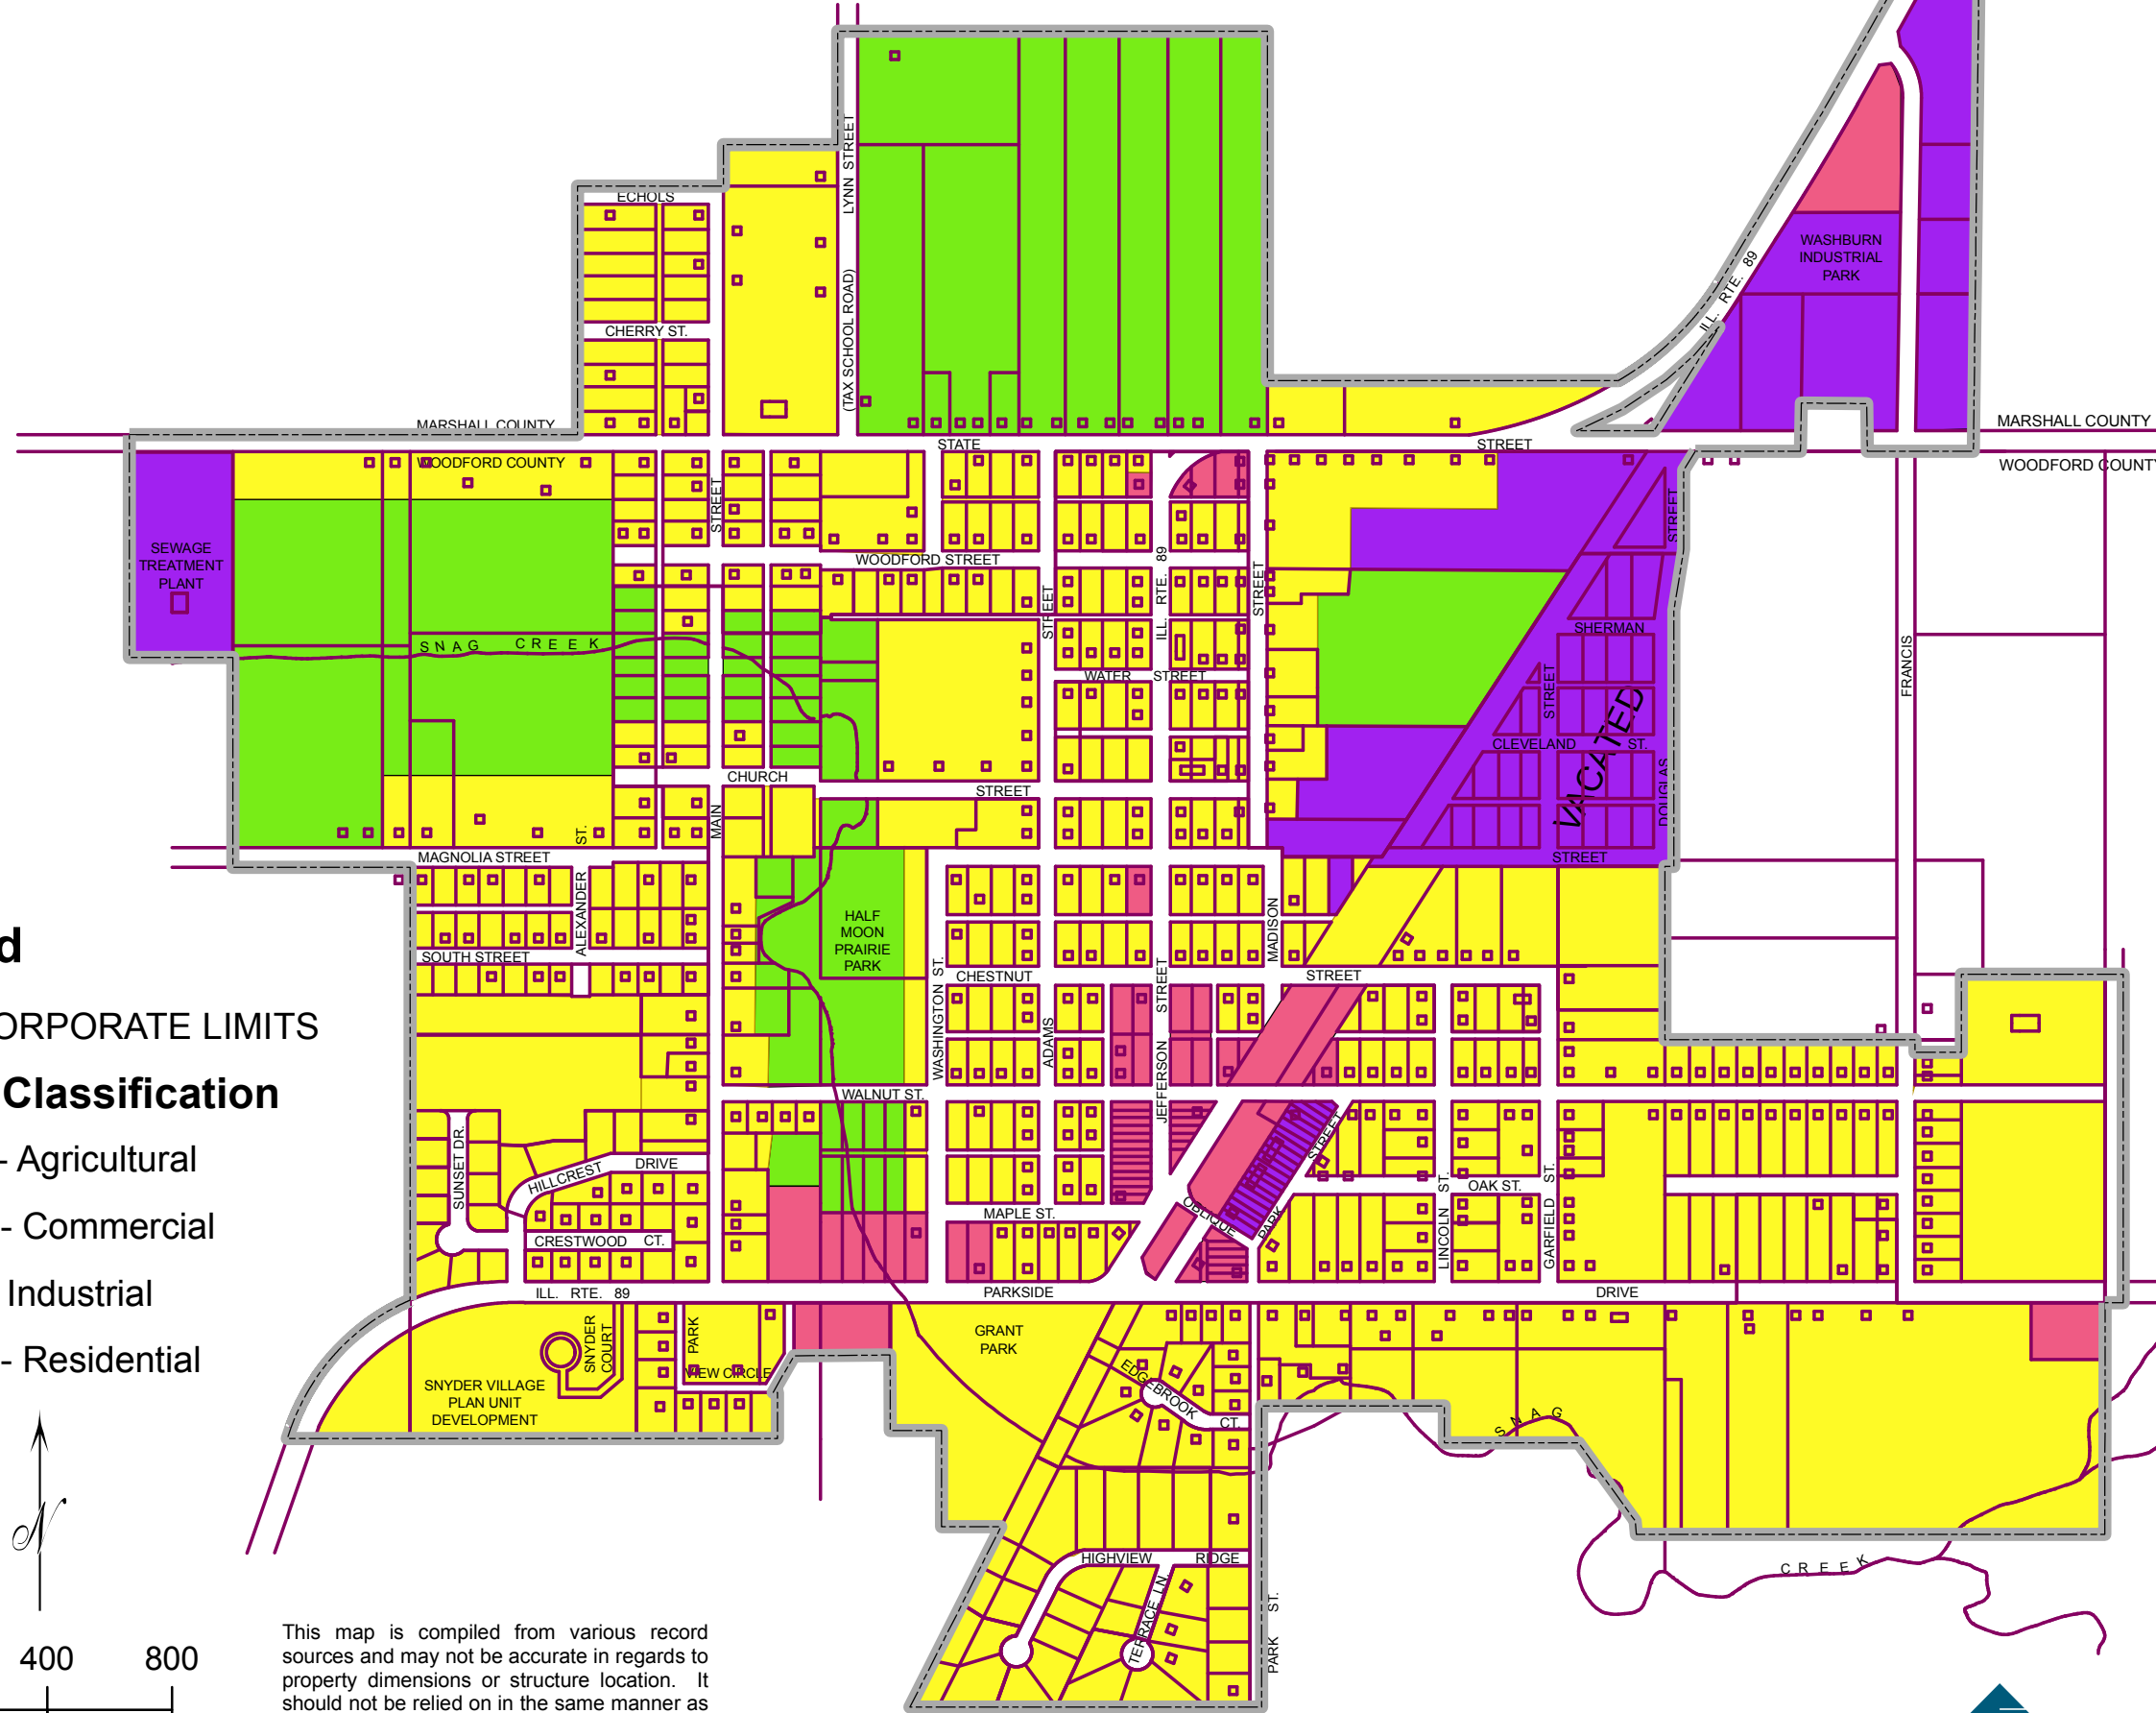

# Village of Washburn, IL

2006 OFFICIAL VILLAGE ZONING MAP, APPROVED MARCH 13, 2006

## Legend

— CORPORATE LIMITS

## Zoning Classification

-  A - Agricultural
-  C - Commercial
-  I - Industrial
-  R - Residential

This map is compiled from various record sources and may not be accurate in regards to property dimensions or structure location. It should not be relied on in the same manner as a survey and should not be used for the location or establishment of property or ownership lines.