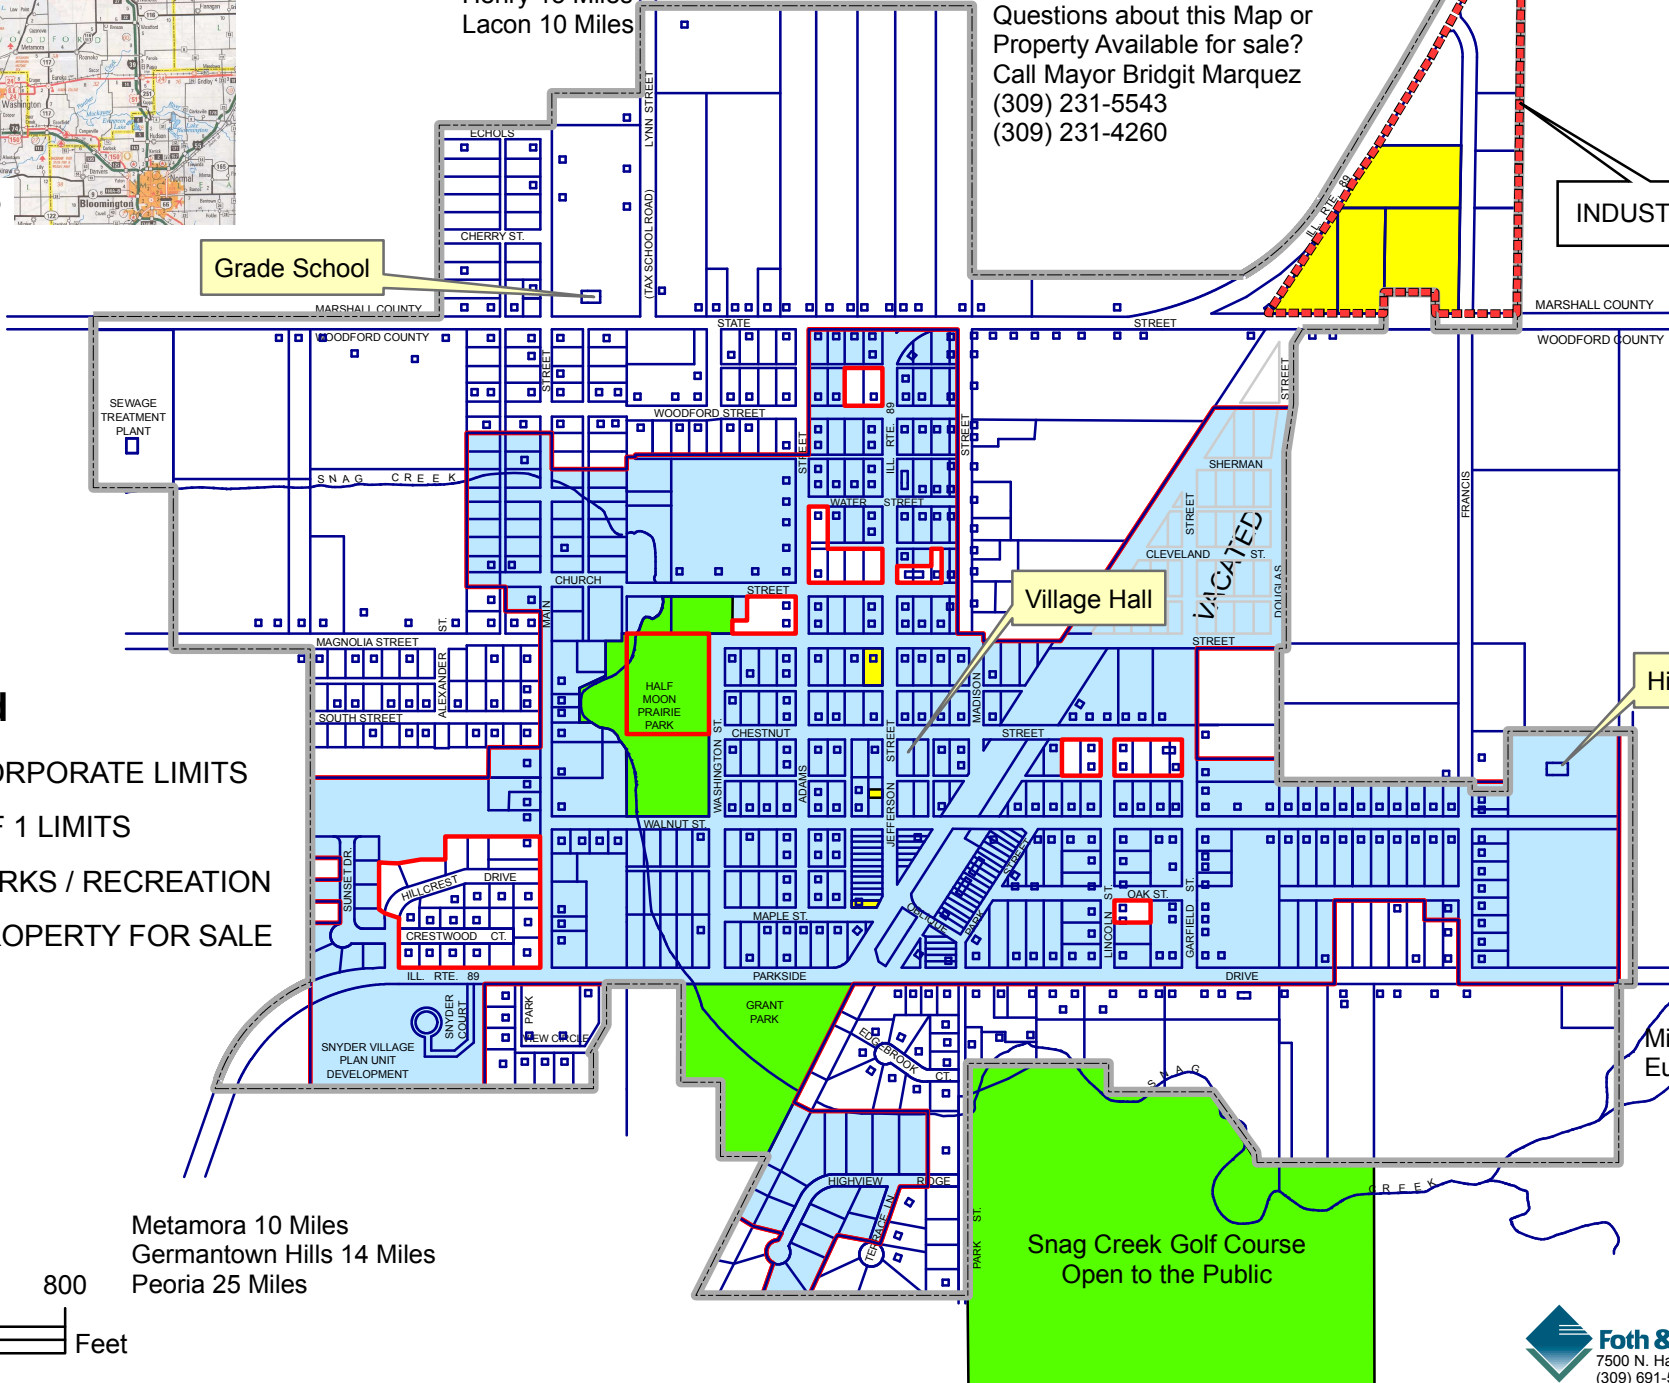

Village of Washburn

Village of Washburn, IL

Henry 15 Miles
Lacon 10 Miles

Interested in the Village of Washburn?
Questions about this Map or
Property Available for sale?
Call Mayor Bridgit Marquez
(309) 231-5543
(309) 231-4260

Spring Valley 25 Miles
I-39 at Wenona 20 Miles

Location Map

Grade School

INDUSTRIAL PARK

Legend

- CORPORATE LIMITS
- TIF 1 LIMITS
- PARKS / RECREATION
- PROPERTY FOR SALE

Metamora 10 Miles
Germantown Hills 14 Miles
Peoria 25 Miles

Minonk 12 Miles
Eureka 15 Miles

Snag Creek Golf Course
Open to the Public